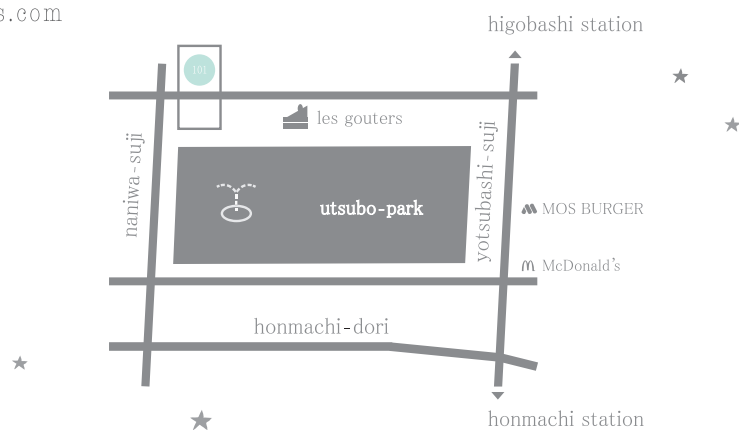

Kukkia Co.,Ltd

1-14-24 #101 Kyomachibori, Nishi-ku, Osaka City, Japan

+81-6-6447-0202

kukkia.co.jp

kukkiakids.com